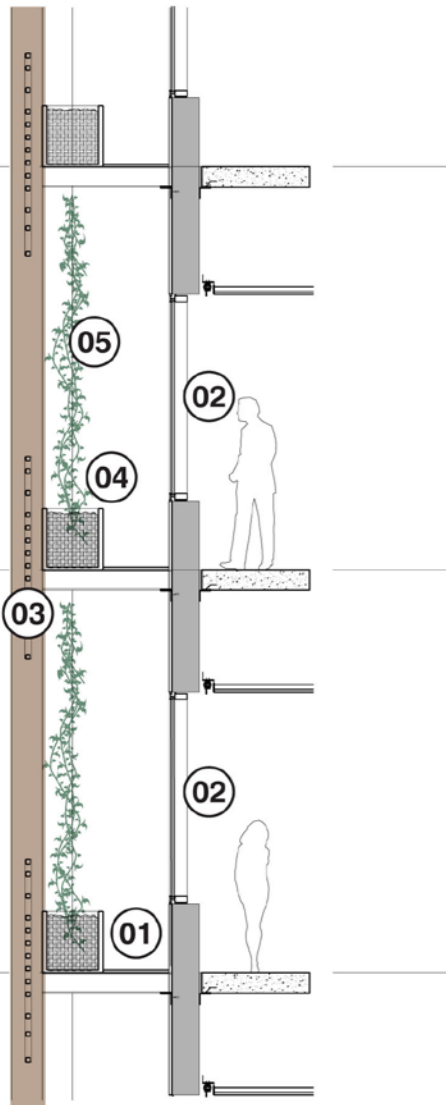

**SCREEN PRECEDENTS**

**SECTION**

**ELEVATION**

- 05 VINES GROWING UP CABLE GUIDES
- 04 PLANTER FOR VINES
- 03 PROJECTED FRAME, WOOD OR TERRACOTTA BAGUETTES
- 02 METAL GLAZING SYSTEM WITH LOW-E COATED INSULATED GLASS
- 01 MAINTENANCE CATWALK

# PLINTH DIGRAMS

OVERHANGING PLANTS

(A)

ACCENTED ENTRY

(B)

CANTED CELL WALL

(C)

**MATERIAL PRECEDENTS**

**SECTION**

**ELEVATION**

- 09 TERRACOTTA PANEL
- 08 CLEAR GLASS WITH LOW-E COATING
- 07 PROJECTED FRAME, WOOD OR TERRACOTTA BAGUETTES
- 06 VINES GROWING UP CABLES
- 05 PLANTER
- 04 OVERHANGING PLANTS
- 03 BOARD FORMED CONCRETE
- 02 METAL FRAME SURROUND
- 01 GLAZED STOREFRONT