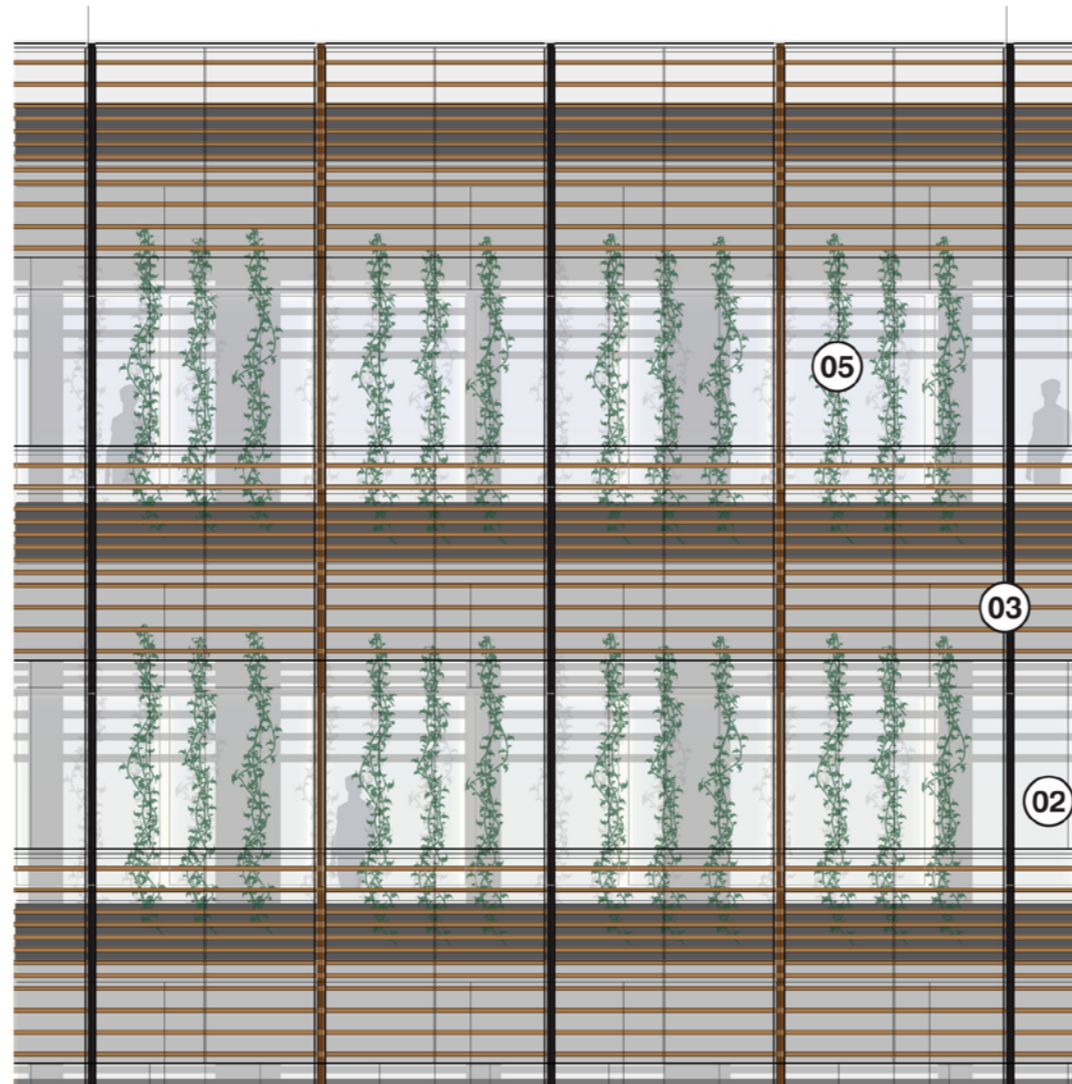

**SCREEN PRECEDENTS**

**SECTION**

**ELEVATION**

- 05 VINES GROWING UP CABLE GUIDES
- 04 PLANTER FOR VINES
- 03 PROJECTED FRAME, WOOD OR TERRACOTTA BAGUETTES
- 02 METAL GLAZING SYSTEM WITH LOW-E COATED INSULATED GLASS
- 01 MAINTENANCE CATWALK

# PLINTH DIGRAMS

OVERHANGING PLANTS

(A)

ACCENTED ENTRY

(B)

CANTED CELL WALL

(C)

**MATERIAL PRECEDENTS**

**SECTION**

**ELEVATION**

- 09 TERRACOTTA PANEL
- 08 CLEAR GLASS WITH LOW-E COATING
- 07 PROJECTED FRAME, WOOD OR TERRACOTTA BAGUETTES
- 06 VINES GROWING UP CABLES
- 05 PLANTER
- 04 OVERHANGING PLANTS
- 03 BOARD FORMED CONCRETE
- 02 METAL FRAME SURROUND
- 01 GLAZED STOREFRONT

no cinq

LUXE

MULTIPLE VANTAGE POINTS