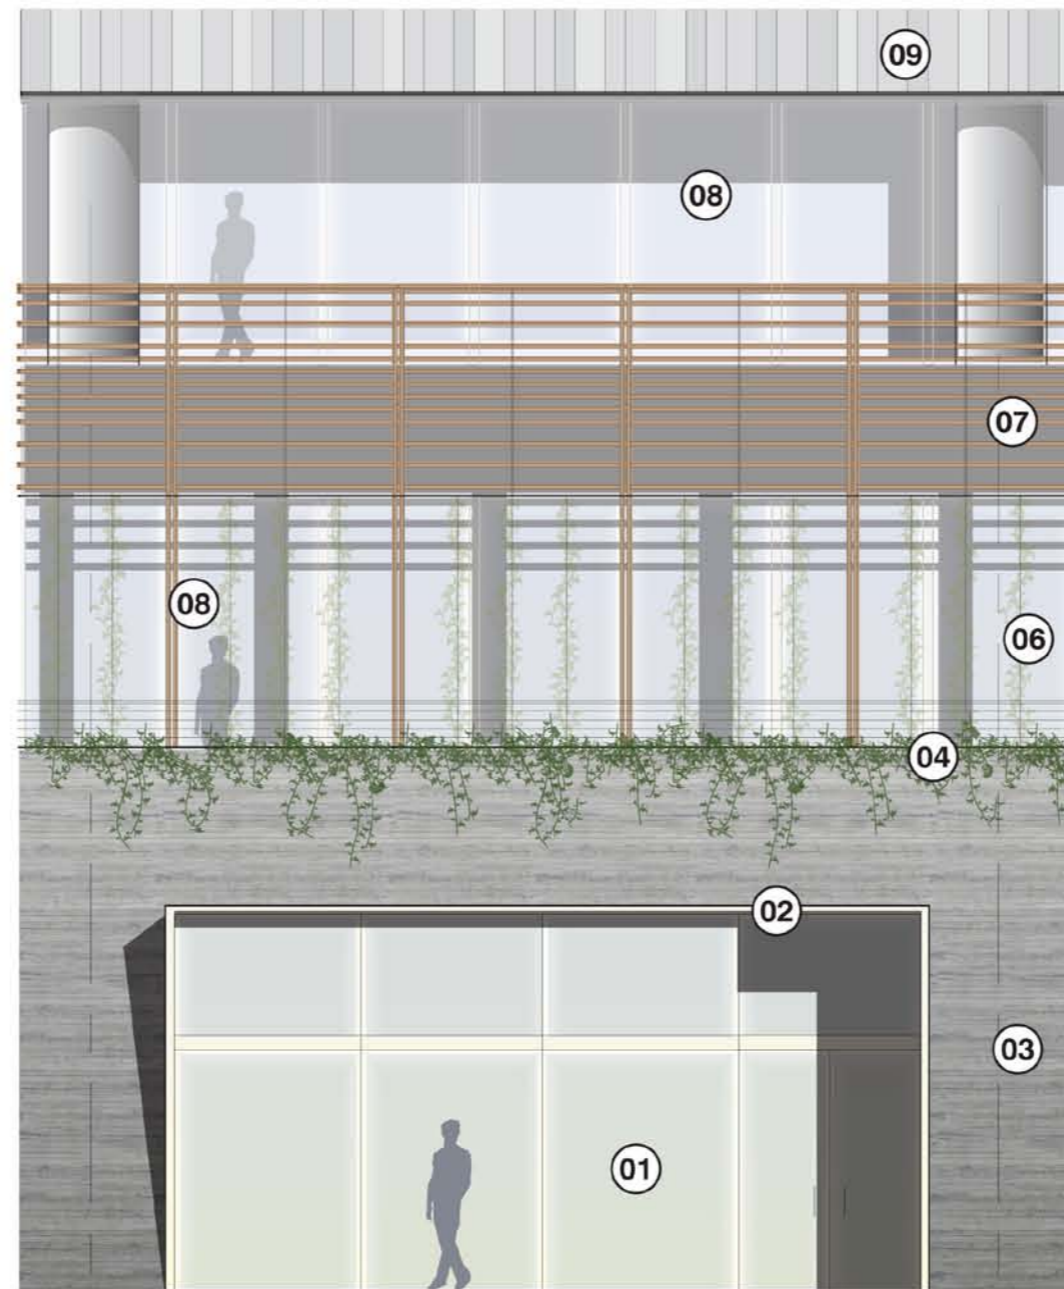

**SCREEN PRECEDENTS**

**SECTION**

**ELEVATION**

- 05 VINES GROWING UP CABLE GUIDES
- 04 PLANTER FOR VINES
- 03 PROJECTED FRAME, WOOD OR TERRACOTTA BAGUETTES
- 02 METAL GLAZING SYSTEM WITH LOW-E COATED INSULATED GLASS
- 01 MAINTENANCE CATWALK

# PLINTH DIGRAMS

OVERHANGING PLANTS

(A)

ACCENTED ENTRY

(B)

CANTED CELL WALL

(C)

**MATERIAL PRECEDENTS**

**SECTION**

**ELEVATION**

- 09 TERRACOTTA PANEL
- 08 CLEAR GLASS WITH LOW-E COATING
- 07 PROJECTED FRAME, WOOD OR TERRACOTTA BAGUETTES
- 06 VINES GROWING UP CABLES
- 05 PLANTER
- 04 OVERHANGING PLANTS
- 03 BOARD FORMED CONCRETE
- 02 METAL FRAME SURROUND
- 01 GLAZED STOREFRONT